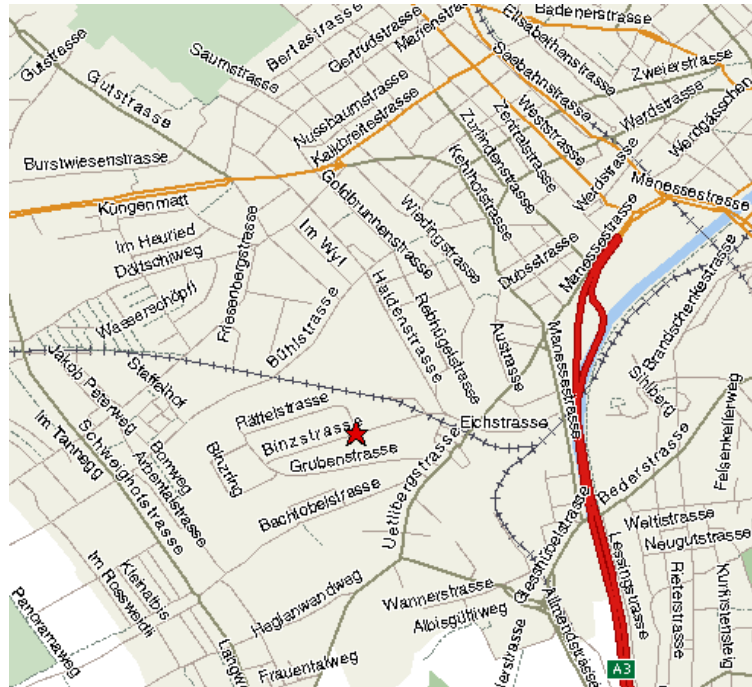

HOW TO FIND OUR OFFICE IN ZURICH

Binzstrasse 18

8045 Zurich

Tel. +41 44 455 60 81

Fax +41 44 455 60 85

By car (from Bern/Basel/Airport)

Take motorway (green signs) to Zurich. In Zurich, follow green signs to Chur (keep in the right lane). After 10 to 15 min, you will get to a junction where you can turn left to Enge/See/City and right towards Chur. Turn right and make sure you keep in the lane to the very right going towards "Manesseplatz/Saalsporthalle/Albisgüetli". (Do not get on to the motorway to Chur.) Continue straight ahead and you will get to the Manesseplatz junction. Cross the junction and continue straight on. You are now in Uetlibergstrasse. After approx. 500 m turn right (before a level crossing). Then keep left (you are now crossing the train tracks) and after approx. 100m on the right you will arrive at Binzstrasse 18. Two free parking spaces are available at the front. Our offices are on the 2nd floor.

Public transport (from Zurich main station)

Take S10 from platform 2 and get off at Binz. Keep walking along the tracks in the same direction as the train. Cross the tracks. Follow Binzstrasse approx. 100m and you will arrive at no. 18 on the right.